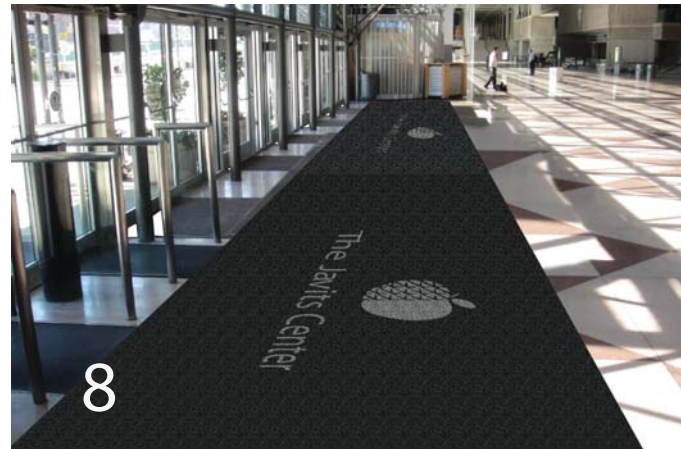

ProformTM
Entry Matting Systems

Stadium and Large Arena Entrance Mats & Installations

(1) CitiField Stadium; (2) McCormick Center; (3) Merchandise Mart; (4) North Entrance Alamodome; (5) South Entrance Alamodome; (6) Rochester International Airport; (7) Nassau Veterans Memorial Coliseum; (8) Jacob Javits Center; (9) The Shops of Columbus Circle