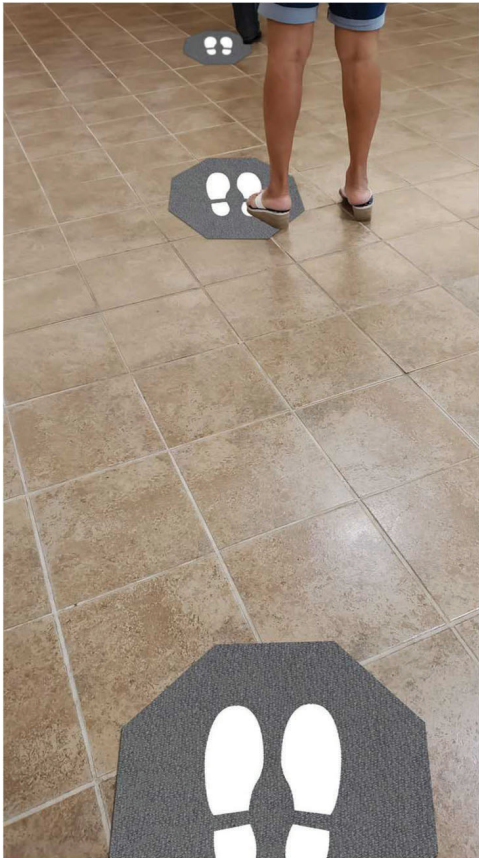

Space Markers

communicate:

- New walk patterns
- Appropriate social distancing

Material: Non Woven Fabric

- Moisture Barrier Backing
- 100% recycled topcloth with antimicrobial protection
- Repositionable Adhesive Non-skid backing

Adhesive Backing
Low Profile Design

- **Provides Clear Direction** - Universal “stop sign” shape with shoe prints marks where customers should stand; mats can be placed at safe intervals in virtually any configuration.
- **Stays in Place** - Adhesive backing keeps the mat flat and in place, even with heavy cart and buggy traffic.
- **Hassle Free** - Mats can be left in place during daily floor cleaning; floor scrubbers, mops, and brooms will pass right over them without causing damage.
- **Won't Leave Residue** - Space Markers are less likely to leave a sticky residue than floor decals.
- **Odor Resistant** - Anti-microbially treated for protection from odors.
- **Slip Resistant** - Low-profile high-traction surface provides additional traction and slip resistance.