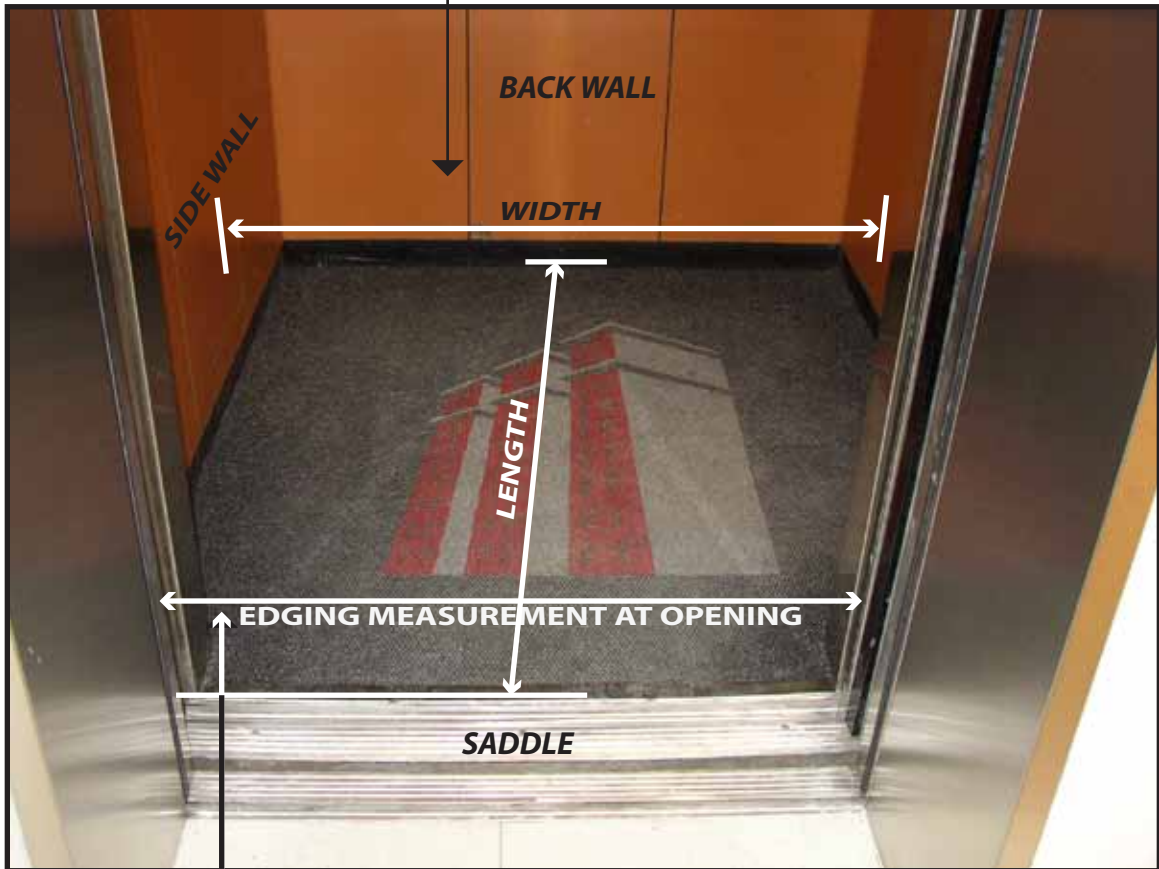

HOW TO MEASURE AN ELEVATOR

This dimension is called the "**Width**".
Measure from left **side wall** to right **side wall**.

This dimension is called the "**Length**".
Measure from the center **back wall**
to the front opening in front of the **saddle**

Length (in inches)	
Width (in inches)	
Material	
Color	
Edging	
Logo	