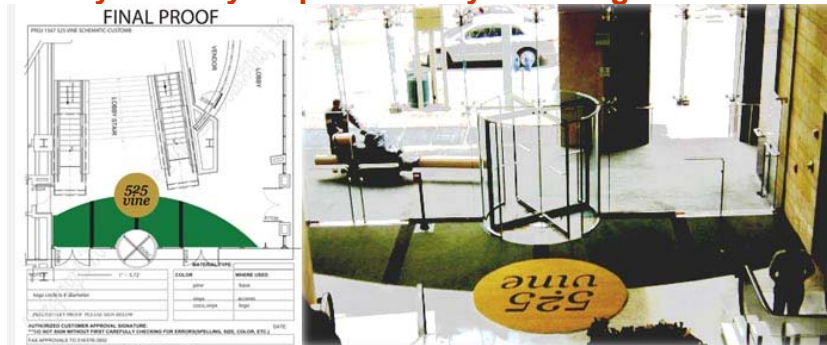

The Proform Difference...Proform makes it easy!

From design...to installation...and beyond!
PROFORM is with you every step of the way and we guarantee customer delight.